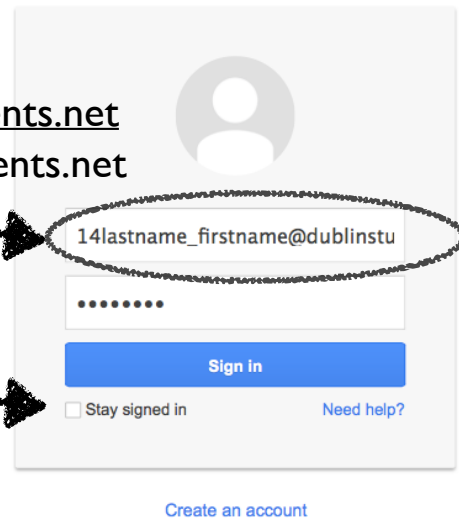

One account. All of Google.

Go to <http://google.com>

Sign in with your Google Account

Your Google Login is:

Username - Directory Login + @dublinstudents.net
example l8smith_jennifer@dublinstudents.net

Password - Directory Password

UNCHECK Stay signed in

Click

When it asks you to save the password, click **Not Now**

After you login to Google, you can click the Application Tile button to get around to the Google Apps.

Available to you are: